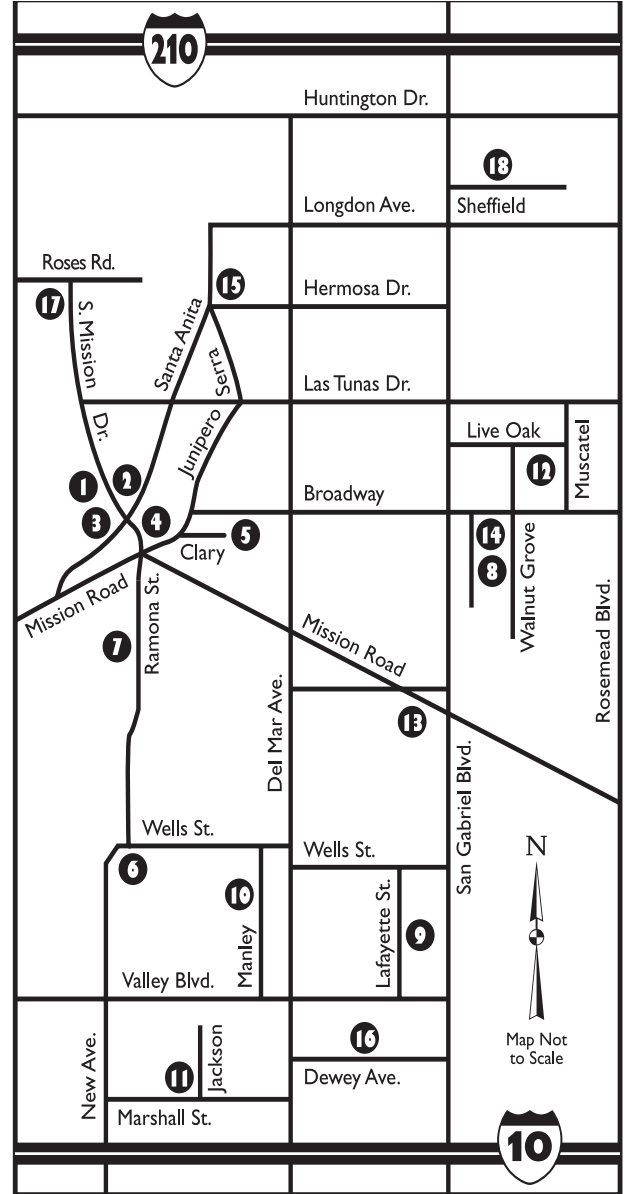

Parks & Recreation Locations		Activity/Mtg. Rm.	Baseball Field	Bbq/Picnic/Reception	Kitchen / Dining	Playground	Afterschool Pgm.	Basketball Ct.	Tennis Courts	Handball Ct	Pool / Wading	Gymnasium
1	Community Rec Ctr 250 South Mission Drive	R			R							
2	Adult Recreation Ctr 324 South Mission Drive	R		R	R							
3	Grapevine Park & Picnic Area: Rear Adult Rec Ctr			R								
4	Plaza Park 428 South Mission Drive			R								
5	Smith Park 232 West Broadway			R		X		L	L	L	X	
6	Vincent Lugo Park Wells & Ramona Streets		R	R		X					X	
7	San Gabriel High School 801 Ramona Street		X			X		X	X			X
8	Roosevelt School 5410 Delta Street					X	X					
9	Gabrielino High School 1327 S. San Gabriel Bl											X
10	McKinley School 1425 Manley Drive		L			X	X					
11	Marshall School 1817 Jackson Street					X	X					
12	Jefferson School 1340 East Live Oak St					X	X					
13	Lincoln School 600 East Grand Avenue					X	X					
14	Roosevelt Park 401 South Walnut Grove			X		X			L			
15	Washington School 300 North San Marino Ave					X	X		L			
16	Dewey School 525 East Dewey Ave					X	X		L			
17	Coolidge School 421 North Mission Drive					X	X					
18	Wilson School 8317 East Sheffield Rd					X	X					