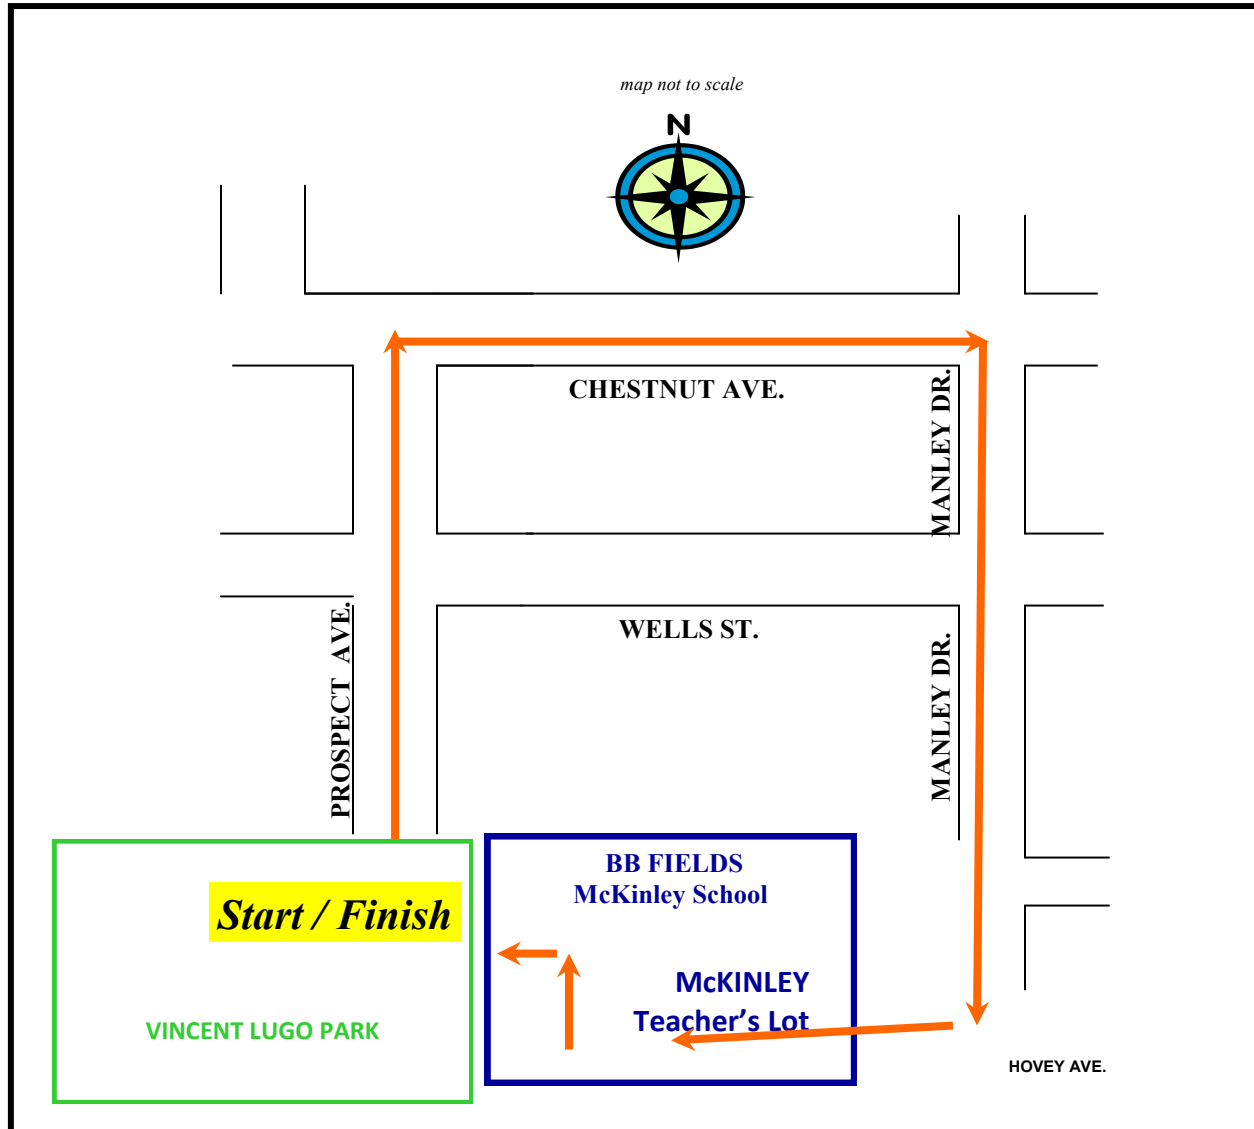

City of San Gabriel TURKEY TROT 1K Map

General Information

- 1K Course is about 1/2 mile
- Race Starts and Finishes at Lugo Park, San Gabriel
- 7 am—10K Run & 5K Walk Starts (registration closes 6:45 am)
- 7:25 a.m.—5K Run Starts
(Registration closes 7:10)
- 8:15 am—1K Youth Fun Run Starts (registration closes 8:00 am)
- Race will be held rain or shine